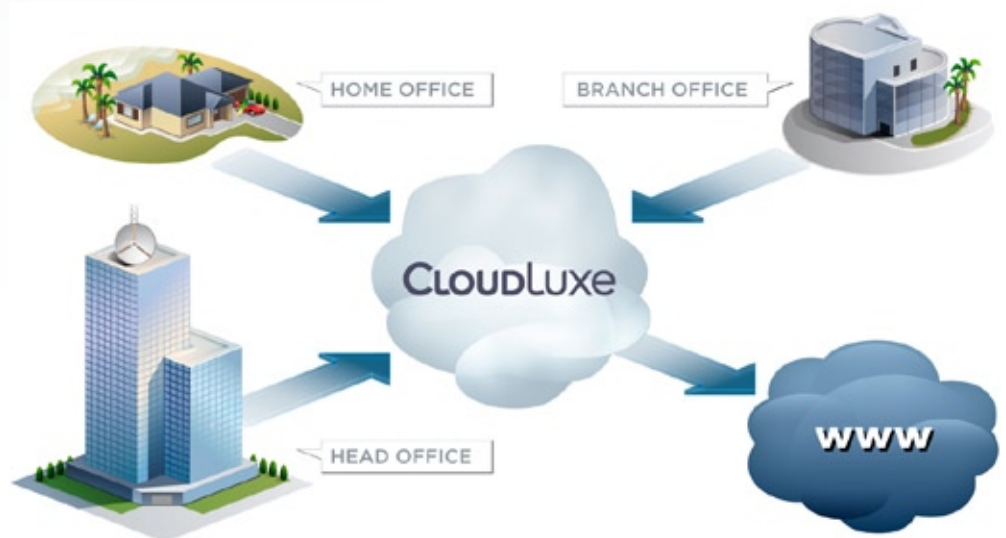

Single gateway, multitude of choices

CloudLuxe Internet is GCOMM's premium grade Internet service that enables our clients to get Internet access to multiple local and international upstream carriers through a single gateway. This single gateway means that businesses can manage security policies more simply, while enforcing all external communications through a single secure point.

CloudLuxe Internet is right for you if you are a:

1. Single office business looking for a fast and reliable internet connection
2. Medium or large business seeking a single solution that addresses all of your national business Internet requirements
3. Business that wants to facilitate remote users or remote site VPN access